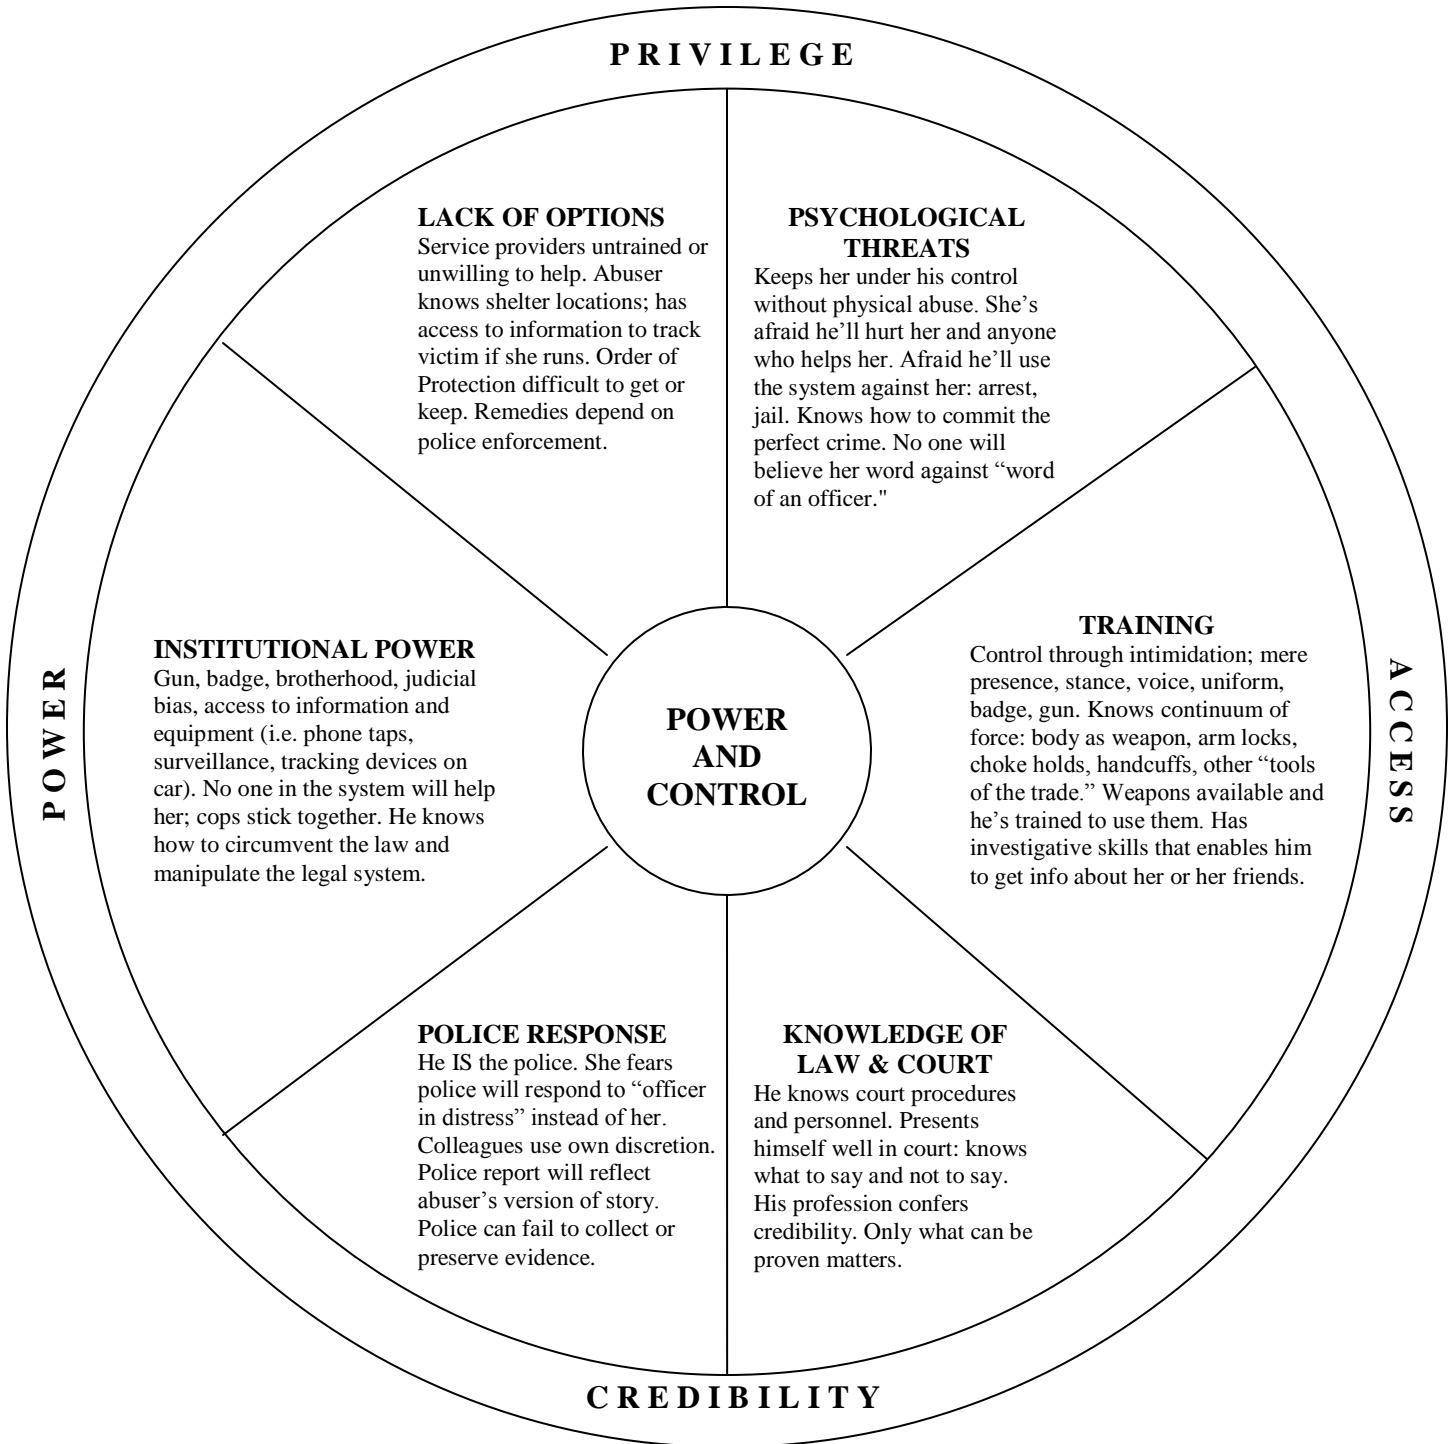

Police Power and Control Wheel

Tactics of Power and Control in Police-Perpetrated Domestic Violence

© 1998, 2007

Diane Wetendorf, Inc.

Adapted from Domestic Abuse Intervention Project, Duluth MN